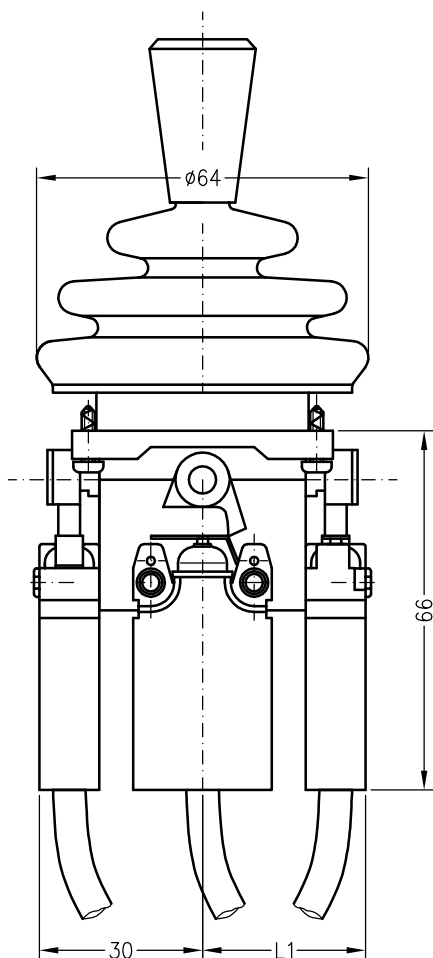

	With spring return	Without	L1 mm	EUR
↑ ↓	MON6ER1-Ex		30	
		MON6E1-Ex	37	
↔	MON6VR1.1-Ex		30	
		MON6V1.1-Ex	37	

Contacts 07-2511-102001
Length of cable 5 m
EEx-d II CT6

Certificate
TBEXU01 ATEX 1007X

AC15 2 Amp. 400 V
DC13 0,15 Amp. 250 V

Additional:
Cross gate

Type:
KK

EUR